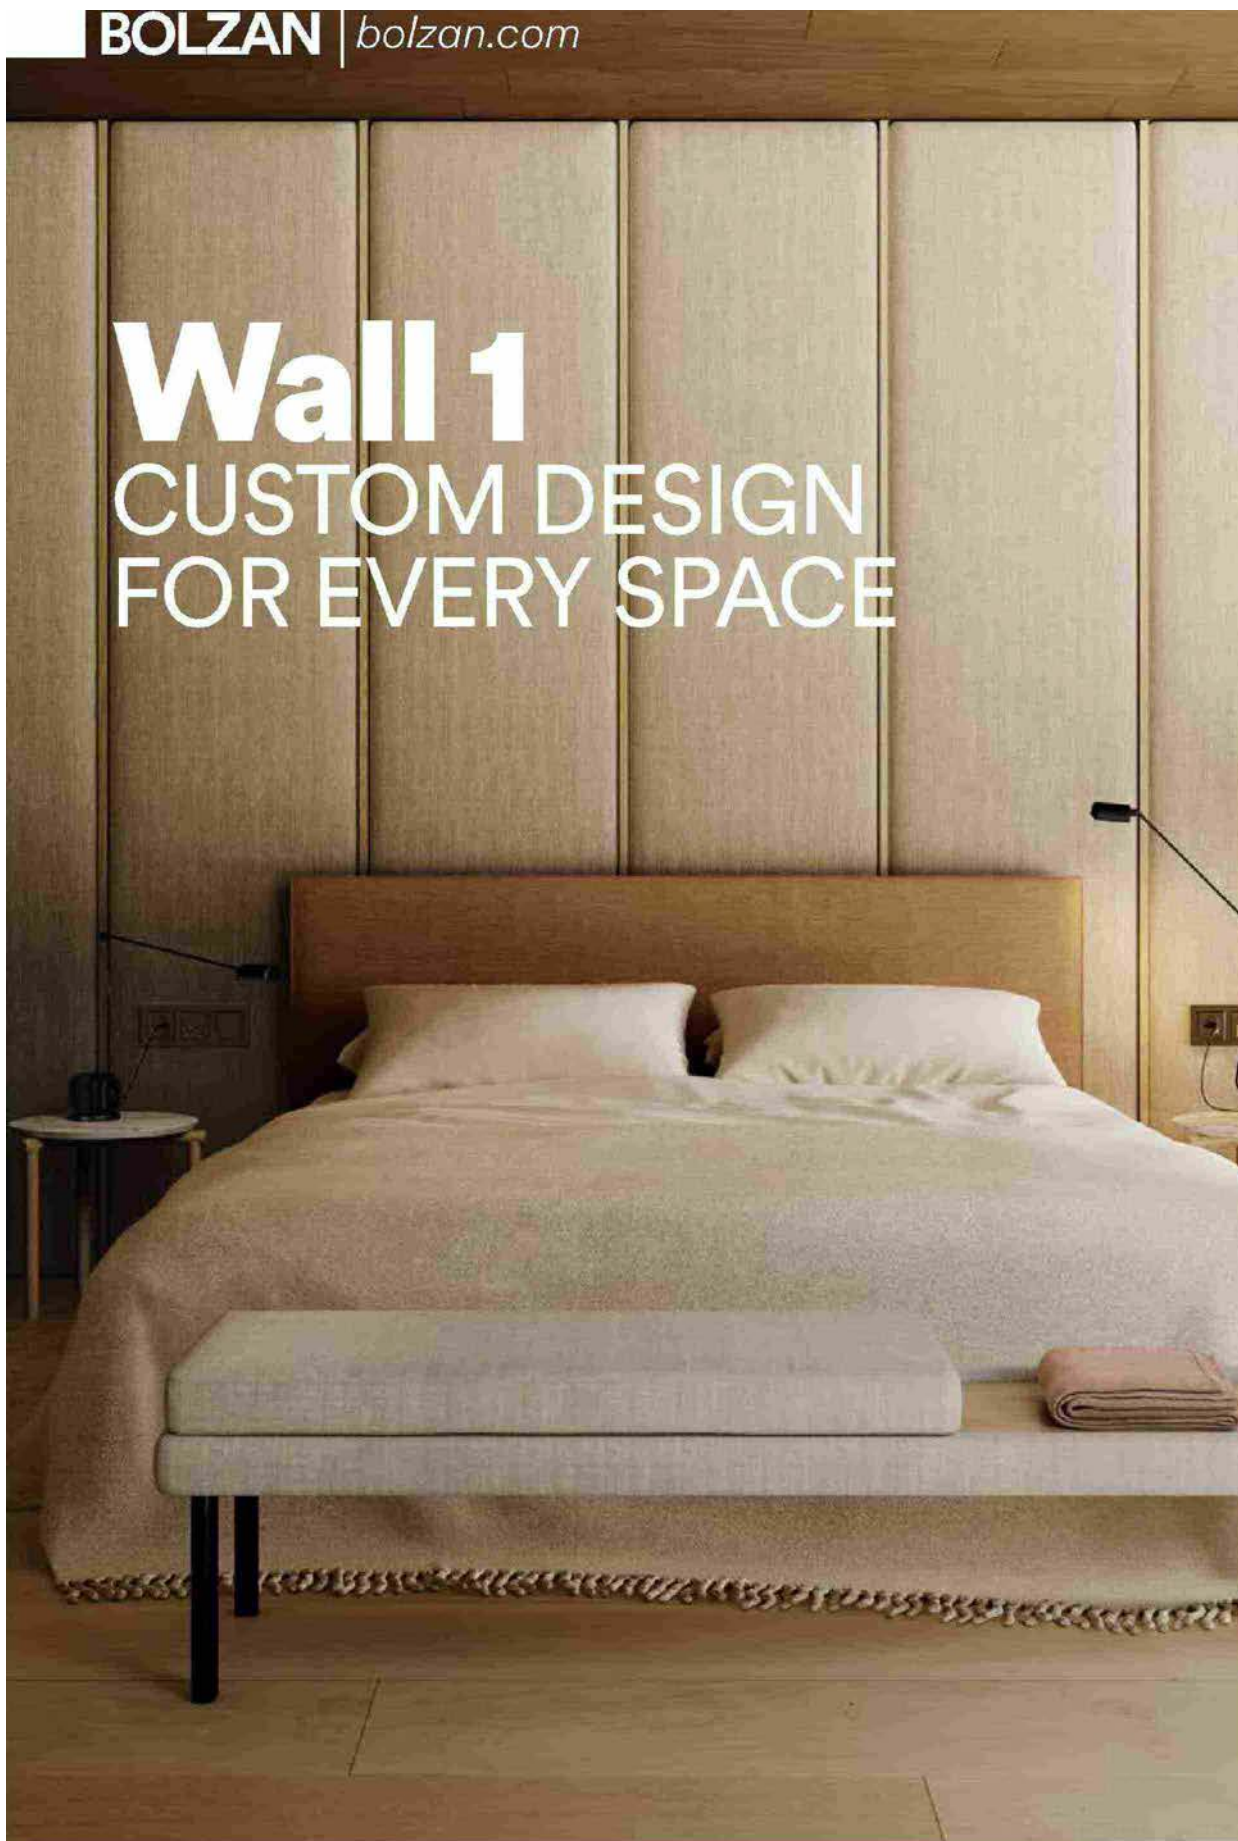

Wall 1, Bolzan's first wall covering system, is a custom-made design programme. It includes headboards, wood panelling and fabric panels for a soft-touch effect that enhances the aesthetic impact and comfort of the rooms. The experience and design flexibility of Bolzan, founded in 1989 in the province of Treviso as a manufacturer of beds, has enabled it to incorporate **Wall 1** into the interior architecture of public spaces, hotels and private residences. The panels, handcrafted in personalized sizes, shapes and finishes, can be linear, curved, sound-absorbing and fireproof. The customised coverings will enhance areas such as entrances, corridors and hallways, creating a sense of continuity with the overall interior design scheme. Furthermore, if used in an open-plan area, the panels' different finishes can help identify the various functions of the room. The system can include electrical sockets, LED lighting, wall sconces and mirrors, adapting to bedrooms, study spaces and living areas. Easy to assemble and disassemble, the wall coverings can be replaced at any time, using new colours, fabric types and compositions to stylistically revamp the interiors.